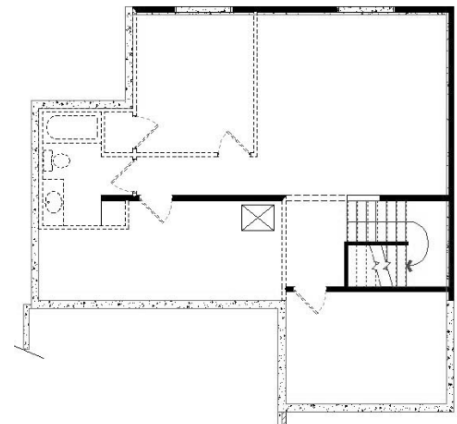

# Savannah Lakes

The St. Clair, part of our Michigan Lighthouse Collection, and starts at 1,988 sq ft above grade. Plan features 4 bedrooms and 2 ½ baths. Office on the main floor for convenience and wonderful kitchen with pantry. Also includes main floor laundry room. Potential to finish the lower level with 1 additional bedroom, full bath and rec room.

**Second Floor**

**Main Floor**

**Lower Level**

1,988-2,200 sqft  
4 Beds  
2.5 Baths