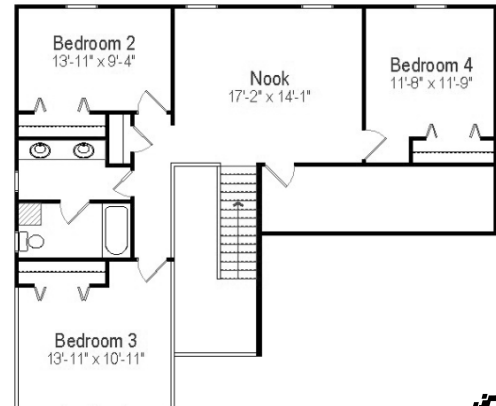

Savannah Lakes

The Charlevoix, part of our Michigan Lighthouse Collection. This plan offers a main-floor master suite with 3 additional bedrooms and a children's nook upstairs. Main floor is very open with kitchen pantry, laundry room and ½ bath. Potential to finish the lower level with 2 additional bedrooms, full bath and rec room.

Main Floor

Second Floor

Base Plan Features:

- 2,214 sqft
- 4-5 Beds
- 2.5 baths

Optional Features:

- Finished Lower Level
- Up to 1,000 sqft
- 1 Additional Bedrooms
- 1 bath
- Large Rec Room

The Charlevoix